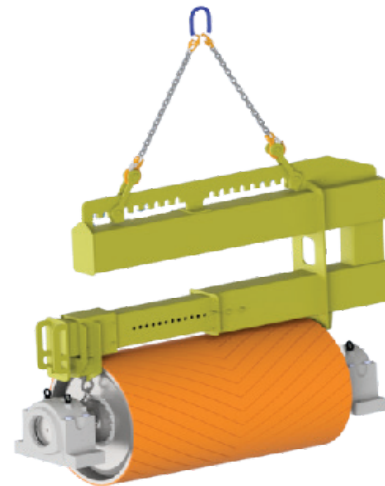

# Pulley Lifting Beam

PRODUCT  
FACT  
SHEET

The TS Global pulley lifting beam has been designed to assist in the safe handling of conveyor pulleys. The pulley lifting beam comes in 4.5T, 7T, and 12T variants. Its multi-hole telescoping rail system can be adjusted to suit any face width between 882mm to 2441mm. The lifting beam allows you to balance the lift and remove the pulley in difficult situations in a safe and efficient manner.

Balancing cost effectiveness with long life functionality makes this the ideal choice for your application. TS Global's pulley lifting beam range is rated and certified to the Australian Standards AS3990 and AS4991.

## Application

Model	Typical Belt Width (mm)	Face Width (mm)
Small 4.5 Tonne	800mm – 1200mm	882mm-1482mm
Medium 7 Tonne	1000mm – 1800mm	1150mm-1986mm
Large 12 Tonne	1400mm – 2300mm	1541mm-2441mm

-  Proven Performance
-  Quality Product
-  Flexibility in Design
-  On-time Delivery

FEATURES	BENEFITS
Multi hole rail system with rapid adjustable dog bone	= Flexible in difficult situations increasing safety and efficiency
	= Allows the pulley lift to be balanced for safe removal
	= Can be adjusted to suit a range of pulley faces
Available in a range of load ratings	= Ensures the correct unit is used for the lift
Compact design	= Fits into tight applications
C shape design	= Allows pulley to be removed without the removal of belt
	= Assists in getting lifting point directly over the centre of the pulley
Secondary safety chains	= Provides a secondary safety device to reduce risks