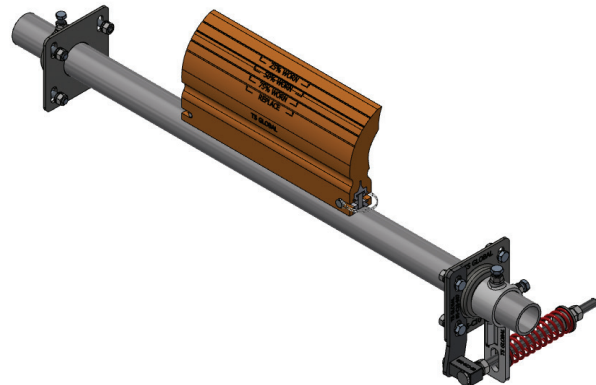

Application

Installed at the head end or discharge point of any conveyor belt.

Suitable for single or bi-directional conveyors.

Suitable for use on vulcanised or clipped conveyor belts.

Suitable for belt speed up to 4.0m/s.

Suitable for pulley diameter 250-900mm.

Proven Performance

Quality Product

Flexibility in Design

On-time Delivery

FEATURES	BENEFITS
Removes majority of product fines, approximately 80%	<ul style="list-style-type: none"> = Improves performance of secondary cleaners = Product fines returned to the product flow, maximising revenue
Manufactured from high grade stainless steel	<ul style="list-style-type: none"> = Increases longevity in structural components
Supplied with single blade that slide on and retained by pin	<ul style="list-style-type: none"> = Easy to install = Minimises maintenance costs
Our components are interchangeable with most brands	<ul style="list-style-type: none"> = Cost savings achieved without the need to replace the cleaner
Our components are manufactured from castings with smooth rounded edges	<ul style="list-style-type: none"> = Ensures uniformity of product = Consistent accuracy of product improves serviceability = Reduces exposure to potential hand injuries